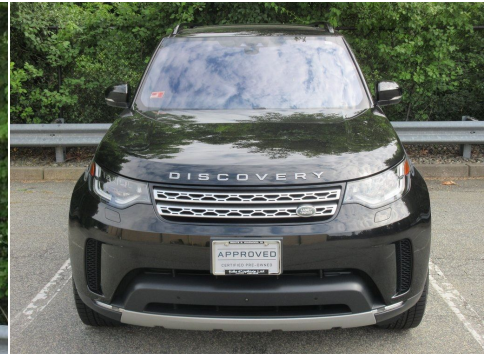

# 2017 Discovery

**\$41,900**

**HSE Automatic**

Condition: Certified Pre-Owned

Model Year	Mileage	Transmission	Bodystyle	Color	Registration
2017	48,796 miles	Automatic	4 Door	Black	HA047409

## Retailer Comments

Clean CARFAX. Odometer is 1484 miles below market average! Santorini Black Metallic 2017 Land Rover Discovery HSE 4WD ZF 8-Speed Automatic V6 Supercharged The Kaplan family has been servicing the Rhode Island market for over 75 years! We pride ourselves on being family owned and operated and our staff is fully committed to providing you with a top notch experience! 1346 Bald Hill Rd., Route 2, Warwick, RI 02886 401-461-2000.