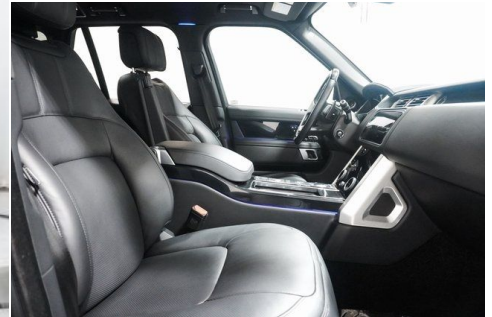

2020 Range Rover

\$101,959

HSE Automatic

Condition: Certified Pre-Owned

Model Year	Mileage	Transmission	Bodystyle	Color	Registration
2020	34,665 miles	Automatic	4 Door	Black	QV4191A

Retailer Comments

Recent Arrival! 13 Speakers, Head restraints memory, Power driver seat, Premium audio system: Meridian, Radio data system, Radio: 380W Meridian Sound System w/Navigation Pro, Weather band radio. 2020 Land Rover Range Rover P525 HSE BlackRRR4B - Wheel Protection Pack Black Locks \$219.00RRR02 - Interior Protection & Storage Pack \$549.00LRX92 - Rear Seat Convenience Pack \$229.00300LW - 20-Way Heated/Cooled Front Seats \$305.001AG - Santorini Black —088EH - Grand Black Veneer \$490.00054DB - Domestic 110 Volt Power Sockets \$135.00045CA - Front Center Console Cooler Compartment \$355.00041CB - Vision Assist Package \$1,785.00040AK - Heated Windshield —032EI - Black Exterior Package \$2,200.00032DR - Wood & Leather Steering Wheel \$510.00031NY - 22" 9 Split-Spoke Style 9012 Gloss Black Wheel \$2,855.00029VT - Reduced Section Alloy Spare Wheel —025LN - MeridianTMM Surround Sound System - 825W \$1,885.00022BC - 4-Zone Climate Control \$410.00017TB - Drive Pro Pack \$1,970.00005ZZ - LESS Special Order Combination —005BJ - Ebony Morzine Headlining \$355.00Here at Jaguar Land Rover Schaumburg we do everything we can to earn your business. This begins by being 100% committed to putting our customers first, always telling the truth, and offering complete transparency on every sales quote and transaction. Please call us at (847)252-7800 and ask to speak with one of our Sales Guides and we will be happy to provide you with any additional information you need to make your decision. We look forward to serving you and welcoming you to the Jaguar Land Rover Schaumburg family. To experience an unparalleled level of customer service, stop by Land Rover Schaumburg today. If you're searching for a vehicle we don't have in stock, you can fill out a CarFinder form, and we'll contact you when it's available. Find out today why so many Chicagoland customers have turned to Land Rover Schaumburg at 920 W Golf Rd.