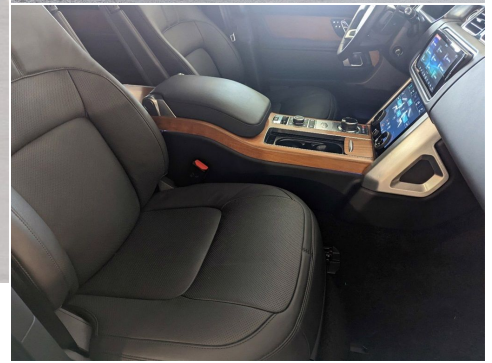

2021 Range Rover

\$137,777

HSE Westminster LWB Automatic

Condition: Certified Pre-Owned

| Model Year | Mileage | Transmission | Bodystyle | Color | Registration |
|------------|-------------|--------------|-----------|-------|--------------|
| 2021 | 7,954 miles | Automatic | 4 Door | White | D22465A |

Retailer Comments

Recent Arrival One-Owner. Land Rover Dallas Certified!! Buy with confidence knowing that our trained technicians have looked this vehicle over and completed a rigorous 165-point inspection and is protected by an additional year of warranty with unlimited miles. Features Included Are Long Wheel Base Model + 22" Wheels + Adaptive Cruise Control + Apple CarPlay + Android Auto + High Speed Emergency Braking + Park Assist + Heated And Cooled Seats + 825w Meridian Premium Sound + Satin Walnut Veneers + Black Contrast Roof + Black Exterior Package and Much, Much More! Ebony/Ebony/Ebony/Ebony w/Grained Leather Seat Trim, 19 Speakers, 360 Surround Camera, Adaptive Cruise Control w/Steering Assist, Adaptive suspension, Apple CarPlay & Android Auto, Auto-leveling suspension, Driver Assist Pack, Exterior Parking Camera Rear, Front dual zone A/C, Heads-Up Display, Heated front seats, Heated rear seats, Heated steering wheel, Heated Windshield, High-Speed Emergency Braking, Navigation system: InControl Navigation Pro, Parallel/Perpendicular Park & Park Exit, Perforated Windsor Leather Seat Trim, Power moonroof, Radio: 825W Meridian Surround Sound System, Rear dual zone A/C, Remote keyless entry, Steering wheel memory, Steering wheel mounted A/C controls, Steering wheel mounted audio controls, Ventilated front seats, Wade Sensing, Wheels: 22" 5 Split-Spoke Gloss Black (031YM). Odometer is 9728 miles below market average! Land Rover Approved Certified Pre-Owned Details: * Roadside Assistance * 165 Point Inspection * Warranty Deductible: \$0 * Transferable Warranty * Up to 1-year/Unlimited Miles * Vehicle History 2021 Land Rover Range Rover Westminster LWB 2021