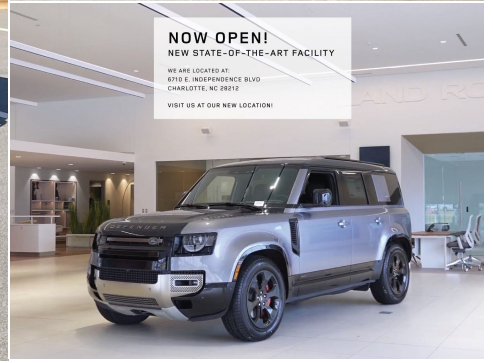

2018 Range Rover

\$89,900

HSE 3i Automatic

Condition: Certified Pre-Owned

Model Year	Mileage	Transmission	Bodystyle	Color	Registration
2018	20,445 miles	Automatic	4 Door	Silver	PL1257

Retailer Comments

HSE trim. Excellent Condition, Land Rover Certified, ONLY 20,445 Miles! PRICE DROP FROM \$94,900. NAV, Heated Leather Seats, Sunroof, 4x4, Tow Hitch, Power Liftgate, 22-WAY HEATED/COOLED MASSAGE FRONT SEATS W/MEMORY, Panoramic Roof KEY FEATURES INCLUDE Leather Seats, Navigation, Sunroof, Panoramic Roof, 4x4, Power Liftgate, Rear Air, Supercharged, Satellite Radio, iPod/MP3 Input, Onboard Communications System, Remote Engine Start, Dual Zone A/C, Smart Device Integration, Blind Spot Monitor MP3 Player, Privacy Glass, Keyless Entry, Remote Trunk Release, Steering Wheel Controls. OPTION PACKAGES WHEELS: 22" 5 SPLIT SPOKE: Style 5004, Tires: 22", VISION ASSIST PACKAGE: Front Fog Lights, Configurable Ambient Interior Lighting, Auto High Beam Assist (AHBA), Head-Up Display, Surround Camera System, 22-WAY HEATED/COOLED MASSAGE FRONT SEATS W/MEMORY: power recline heated and cooled rear seats, RADIO: 825W MERIDIAN SURROUND SOUND SYSTEM: 19 speakers including subwoofer, SHADOW WALNUT VENEER TRIM FINISHER, FRONT CENTER CONSOLE REFRIGERATOR COMPARTMENT, TOW HITCH RECEIVER, BLACK CONTRAST ROOF: black mirror caps, WOOD LEATHER STEERING WHEEL: Wood will match interior wood trim, ADVANCED TOW ASSIST, 110-VOLT/180-WATT POWER OUTLET: 1 in 2nd row and 1 in cargo area. Land Rover HSE with Indus Silver Metallic exterior and Ivory/Ebony/Ivory/Ivory interior features a V6 Cylinder Engine with 380 HP at 6500 RPM*. Maintenance Pkg Avail. Extended Service Agreement Pkg Avail. Wheel Tire Pkg Avail. A GREAT TIME TO BUY Reduced from \$94,900. PURCHASE WITH CONFIDENCE \$0 Deductible, Complete 165-point inspection, 24/7 Roadside Assistance, Transferable Warranty, 1-year /Unlimited Mile Limited Warranty BUY FROM AN AWARD WINNING DEALER At Jaguar Land Rover Charlotte Pricing analysis performed on 5/14/2022. Horsepower calculations based on trim engine configuration. Please confirm the accuracy of the included equipment by calling us prior to purchase. This Dealership checks the vehicle recall status prior to making any pre-owned vehicle available for sale. Manufacturers and/or NHTSA may announce additional recalls at any time. To inquire about the recall status of this vehicle, visit: <https://vinrcl.safercar.gov/vin/>