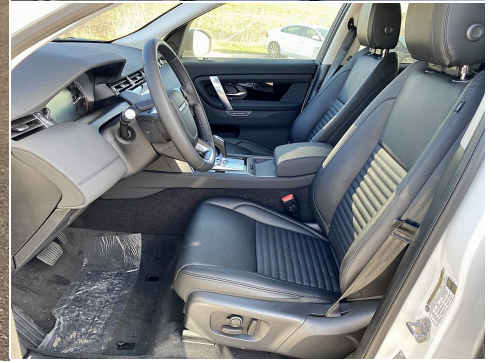

2020 Discovery Sport

$41,873

S 2I Automatic

Condition: Approved Certified Pre-Owned

Model Year	Mileage	Transmission	Bodystyle	Color	Registration
2020	26,265 miles	Automatic	4 Door	White	L2639

Retailer Comments

Certified. Fuji White 2020 Land Rover Discovery Sport S 4WD 9-Speed Automatic 2.0L I4 Turbocharged 14-Way Heated Electric Memory Front Seats, 20" Wheels, 360 Surround Camera, 6 Speakers, Apple CarPlay Android Auto, Cold Climate Pack, Connected Navigation Pro, Emergency communication system: InControl Protect, Exterior Parking Camera Rear, Fixed Panoramic Roof, Front dual zone A/C, Garage door transmitter: HomeLink, Grained Leather Seat Trim, Headlight Power Wash, Heated Steering Wheel, Heated Windscreen, Illuminated entry, Navigation System, Radio: Meridian Sound System (380W) w/10 Speakers, Rain sensing wipers, Remote keyless entry, SiriusXM Satellite HD Radio, Smartphone Pack, Split folding rear seat, Telescoping steering wheel, Tilt steering wheel, Wheels: 20" Style 5089 5 Split-Spoke Gloss Silver. Odometer is 6509 miles below market average! Land Rover Approved Certified Pre-Owned Details: * Up to 1-year/Unlimited Miles or 2-year/100,000 Miles (whichever occurs first) Vehicle must have minimum one year of coverage at point of sale * Warranty Deductible: $0 * Roadside Assistance * 165 Point Inspection * Vehicle History * Transferable Warranty The Fields Auto Group works hard to provide our customers with the highest level of customer service. All of our customers enjoy automatic enrollment in our FIELDS MATTERS Loyalty Program which entitles you and your vehicle to a wide array of exclusive amenities: Complimentary Car Washes Free Service Loaners Local Shuttle Free Paintless Dent Repair within 90 days of purchase Access to Internet Work Stations Complimentary Ice Cream and Gourmet Coffee Bar 10% Senior Discount on Services (65 and older) 10% Student Discount on Service (with valid student ID) www.fieldsmadison.com 608-443-3600. This vehicle can be purchased online with Home delivery using Fields Exclusive Stay@Home Purchasing Program.