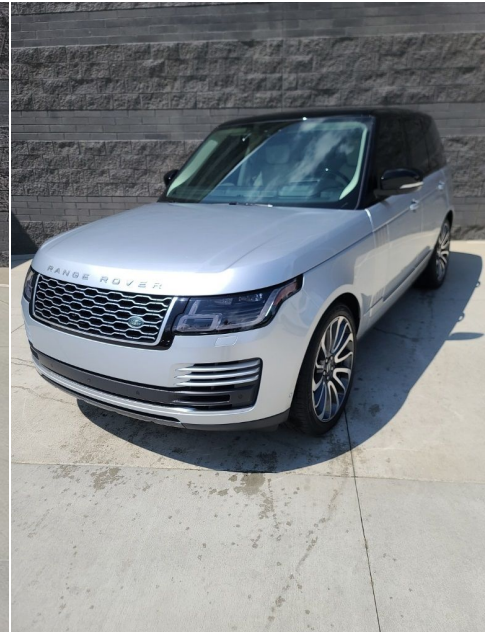

2018 Range Rover

\$91,410

Supercharged Automatic

Condition: Certified Pre-Owned

Model Year	Mileage	Transmission	Bodystyle	Color	Registration
2018	16,924 miles	Automatic	4 Door	Silver	PA00571A

Retailer Comments

Clean CARFAX. Certified. Silver 2018 Land Rover Range Rover 5.0L V8 Supercharged Autobiography 4WD ZF 8-Speed Automatic 5.0L V8 Supercharged/Ivory/Ebony/Ivory/Ebony w/Grained Leather Seat Trim, 13 Speakers, 20-Way Power Heated Front Bucket Seats, 4-Wheel Disc Brakes, Adaptive suspension, Auto tilt-away steering wheel, Automatic temperature control, Blind spot sensor: Blind Spot Monitor warning, Bumpers: body-color, Driver's Seat Mounted Armrest, Electronic Stability Control, Emergency communication system: InControl Protect, Exterior Parking Camera Rear, Four wheel independent suspension, Front Center Armrest w/Storage, Genuine wood dashboard insert, Head restraints memory, Heated front seats, Heated rear seats, Heated steering wheel, Navigation system: Touch Pro Navigation System, Overhead airbag, Panic alarm, Passenger seat mounted armrest, Power door mirrors, Power moonroof, Power passenger seat, Radio: 380W Meridian Sound System w/Navigation Pro, Rain sensing wipers, Rear anti-roll bar, Speed

control, Steering wheel mounted A/C controls, Wheels: 21" 6 Spoke.Land Rover Approved Certified Pre-Owned Details: * 165 Point Inspection * Vehicle History * Transferable Warranty * Up to 1-year/Unlimited Miles or 2-year/100,000 Miles (whichever occurs first) Vehicle must have minimum one year of coverage at point of sale * Warranty Deductible: \$0 * Roadside AssistanceOdometer is 22993 miles below market average!