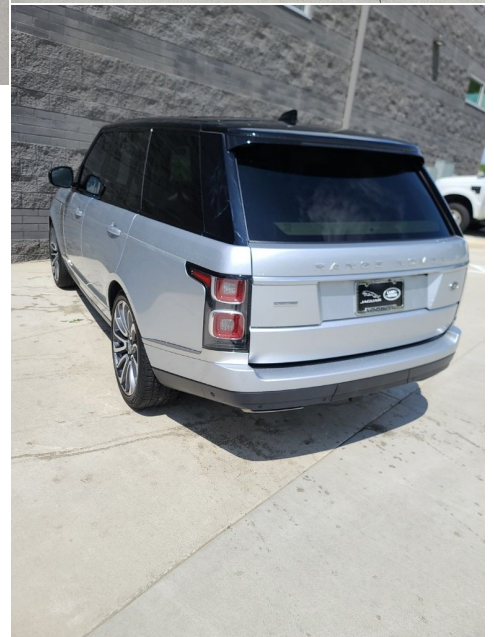

2018 Range Rover

\$91,410

Supercharged Automatic

Condition: Certified Pre-Owned

Model Year	Mileage	Transmission	Bodystyle	Color	Registration
2018	16,924 miles	Automatic	4 Door	Silver	PA00571A

Retailer Comments

Clean CARFAX. Certified. Silver 2018 Land Rover Range Rover 5.0L V8 Supercharged Autobiography 4WD ZF 8-Speed Automatic 5.0L V8 Supercharged/Ivory/Ebony/Ivory/Ebony w/Grained Leather Seat Trim, 13 Speakers, 20-Way Power Heated Front Bucket Seats, 4-Wheel Disc Brakes, Adaptive suspension, Auto tilt-away steering wheel, Automatic temperature control, Blind spot sensor: Blind Spot Monitor warning, Bumpers: body-color, Driver's Seat Mounted Armrest, Electronic Stability Control, Emergency communication system: InControl Protect, Exterior Parking Camera Rear, Four wheel independent suspension, Front Center Armrest w/Storage, Genuine wood dashboard insert, Head restraints memory, Heated front seats, Heated rear seats, Heated steering wheel, Navigation system: Touch Pro Navigation System, Overhead airbag, Panic alarm, Passenger seat mounted armrest, Power door mirrors, Power moonroof, Power passenger seat, Radio: 380W Meridian Sound System w/Navigation Pro, Rain sensing wipers, Rear anti-roll bar, Speed

control, Steering wheel mounted A/C controls, Wheels: 21" 6 Spoke.Land Rover Approved Certified Pre-Owned Details: * 165 Point Inspection * Vehicle History * Transferable Warranty * Up to 1-year/Unlimited Miles or 2-year/100,000 Miles (whichever occurs first) Vehicle must have minimum one year of coverage at point of sale * Warranty Deductible: \$0 * Roadside AssistanceOdometer is 22993 miles below market average!