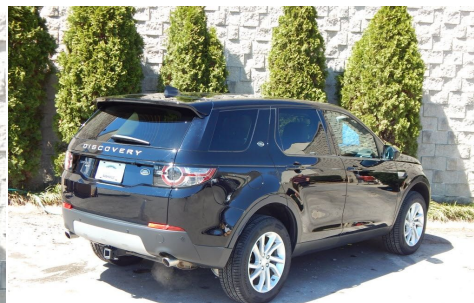

2018 Discovery Sport

\$38,500

HSE 2i Automatic

Condition: Certified Pre-Owned

Model Year	Mileage	Transmission	Bodystyle	Color	Registration
2018	11,975 miles	Automatic	4 Door	Black	21SP81A

Retailer Comments

5 year/100,000 mile warranty! Contact us for special APR! This Land Rover Certified vehicle comes with 24 hour roadside service, trip interruption benefits, additional Land Rover benefits, and its transferable! The warranty starts from the vehicles original sale date. 2018 Discovery Sport HSE MSRP \$52,608.00, Intelligent Dynamic Pack \$1,735.00, Driver Assist Plus Pack \$1,125.00, HD Radio \$765.00, WiFi \$570.00, 18 Aeroviper Silver Sparkle Wheels, Vision Assist Pack \$1,940.00, Cold Climate Pack \$1,640.00, Tow Pack \$649.00