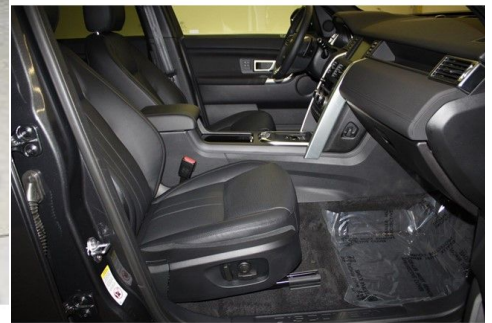

# 2019 DISCOVERY SPORT

\$51,789

HSE Automatic

**Land Rover Birmingham**  
3000 Tom Williams Way  
Irondale, AL 35210

Model Year	Mileage	Transmission	Bodystyle	Color	Registration
2019	7 miles	Automatic	4 Door	Grey	NKH828212

## Retailer Comments

Scores 25 Highway MPG and 21 City MPG! This Land Rover Discovery Sport boasts a Intercooled Turbo Premium Unleaded I-4 2.0 L/122 engine powering this Automatic transmission. Wheels: 18' 5 Split Spoke Sparkle Silver -inc: Style 511, Valet Function, Trunk/Hatch Auto-Latch. This Land Rover Discovery Sport Features the Following Options Trip Computer, Transmission: 9-Speed Automatic, Transmission w/Driver Selectable Mode and CommandShift Sequential Shift Control w/Steering Wheel Controls, Tracker System, Tires: 18', Tire Specific Low Tire Pressure Warning, Terrain Response Electronic Stability Control (ESC) And Roll Stability Control (RSC), TBA Axle Ratio, Tailgate/Rear Door Lock Included w/Power Door Locks, Systems Monitor. Stop By Today Come in for a quick visit at Land Rover Birmingham, 3000 Tom Williams Way, Irondale, AL 35210 to claim your Land Rover Discovery Sport!