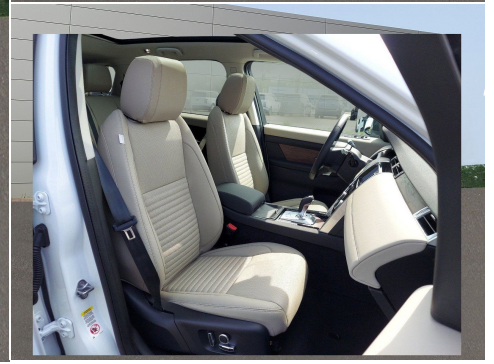

# 2021 Discovery Sport

\$49,470

S Automatic

| Model Year | Mileage     | Transmission | Bodystyle | Color | Registration |
|------------|-------------|--------------|-----------|-------|--------------|
| 2021       | 5,389 miles | Automatic    | 4 Door    | White | R21407       |