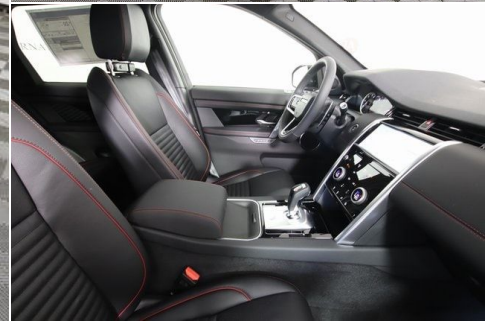

2021 Discovery Sport

\$52,430

R-Dynamic S 2I Automatic

Model Year	Mileage	Transmission	Bodystyle	Color	Registration
2021	4,047 miles	Automatic	4 Door	Black	MH904841

Retailer Comments

Courtesy Vehicle This Land Rover won't be on the lot long! An all capable and supremely stylish package! A turbocharger is also included as an economical means of increasing performance. Top features include remote keyless entry, leather upholstery, rain sensing wipers, and more. Smooth gearshifts are achieved thanks to the 2 liter 4 cylinder engine, and for added security, dynamic Stability Control supplements the drivetrain. You will have a pleasant shopping experience that is fun, informative, and never high pressured. Stop by our dealership or give us a call for more information.