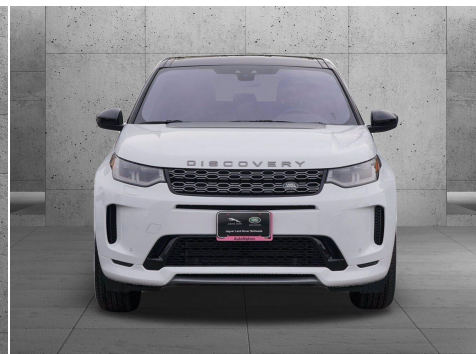

2020 Discovery Sport

\$48,767

R-Dynamic S 2I Automatic

Model Year	Mileage	Transmission	Bodystyle	Color	Registration
2020	9,035 miles	Automatic	4 Door	White	LH842635

Retailer Comments

Premium Interior Protection,Cold Climate Pack,Keyless Entry,12-Way Heated Electric Front Seats,Blind Spot Assist,Leather Seats,SiriusXM Satellite HD Radio,Navigation System,Black Contrast Roof,Powered Tailgate,Chrome Wheel Protection Pack,Basic Rear Seat Convenience Pack,Wireless Device Charging,Lane Keeping Assist,Keyless Start,Bluetooth Connection,Car Care Kit,Rear Spoiler,Ebony W/Mars Red Stitch Grained Leather Seat Trim,Fuji White,Wheels: 18' Style 5074 Gloss Sparkle Silver