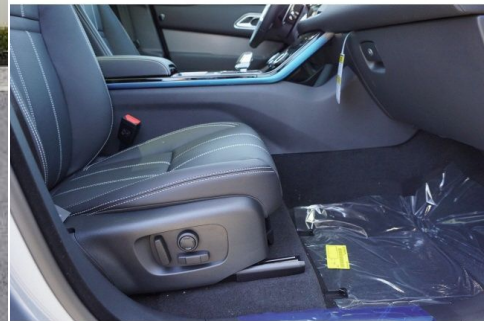

2021 Range Rover Velar

\$62,395

S Automatic

Model Year	Mileage	Transmission	Bodystyle	Color	Registration
2021	7 miles	Automatic	4 Door	Blue	MA313604

Retailer Comments

- 2021 Land Rover Range Rover Velar 2.0L I4 Turbocharged DOHC 16V LEV3-SULEV30 247hp P250 S 21/27 City/Highway MPG - Air Conditioning, Climate Control, Dual Zone Climate Control, Cruise Control, Tinted Windows, Power Steering, Power Windows, Power Mirrors, Leather Steering Wheel, Power Passenger Seat, Memory Seat Position, Clock, Tachometer, Digital Info Center, Tilt Steering Wheel, Telescoping Steering Wheel, Steering Wheel Radio Controls, Sunroof, Moonroof, Driver Airbag, Passenger Airbag, Side Airbags, Keyless Entry, Security System, ABS Brakes, Traction Control, Dynamic Stability, Rear Defogger, Fog Lights, Intermittent Wipers, AM/FM, Alloy Wheels, Four Wheel Drive, 3.23 Axle Ratio, Wheels: 19 5 Spoke Gloss Sparkle Silver, 14-Way Front Seats with Driver Memory, Perforated Grained Leather Seat Trim, Radio: Meridian Sound System (380W), 4-Wheel Disc Brakes, Front Bucket Seats, Front Center Armrest, Power Liftgate, Spoiler, Auto-dimming door mirrors, Automatic temperature control, Brake assist, Bumpers: body-color, Delay-off headlights, Driver door bin, Driver vanity mirror, Dual front impact airbags, Dual front side impact airbags, Emergency communication system, Four wheel independent suspension, Front anti-roll bar, Front reading lights, Fully automatic headlights, Headlight cleaning, Heated door mirrors, Illuminated entry, Low tire pressure warning, Occupant sensing airbag, Outside temperature display, Overhead airbag, Overhead console, Passenger door bin, Passenger vanity mirror, Power door mirrors, Power driver seat, Radio data system, Rain sensing wipers, Rear anti-roll bar, Rear reading lights, Rear seat center armrest, Rear window wiper, Split folding rear seat, Steering wheel memory, Telescoping steering wheel, Turn signal indicator mirrors, Auto-dimming Rear-View mirror, Child-Seat-Sensing Airbag, 11 Speakers, Compass, Wheel size: 19, Exterior Parking Camera Rear, Auto High-beam Headlights, Navigation system: Connected Navigation PIVI Pro, Apple CarPlay & Android Auto Aux. Audio Input, Bluetooth, Carpeted Floor Mats, Center Arm Rest, Child Proof Door Locks, Daytime Running Lights, Heated Mirrors, Overhead Console, Power Lift Gate, Rear Fog Lamps, Rear Spoiler, Rear Spoiler, Rear Wipers, Remote Trunk Lid, Reverse Camera, Roll Stability Control, Side Curtain Airbags, Tire Pressure Monitor, Vanity Mirrors -