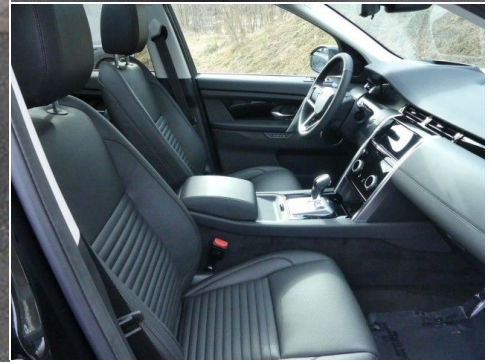

2021 Discovery Sport

\$58,045

SE Automatic

Model Year	Mileage	Transmission	Bodystyle	Color	Registration
2021	N/A	Automatic	4 Door	Black	25601

Land Rover West Columbia

12500 New Car Dr,
 Clarksville,
 MD,
 21029
 United States
 (443) 535-1000