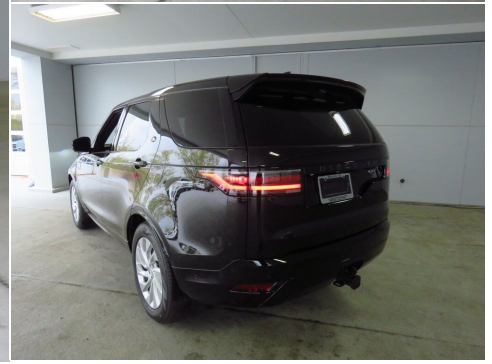

2021 Discovery

\$74,160

R Dynamic S Automatic

Model Year	Mileage	Transmission	Bodystyle	Color	Registration
2021	8 miles	Automatic	SUV	Black	R8791

Retailer Comments

Black 2021 Land Rover Discovery P360 S R-Dynamic 4WD ZF 8-Speed Automatic 3.0L I6