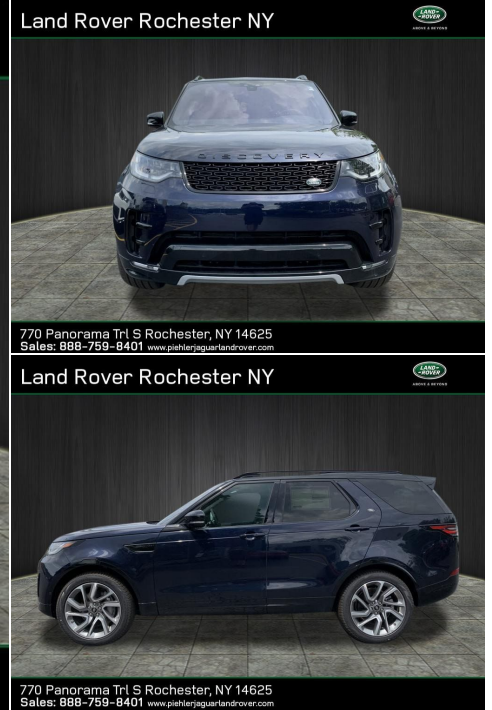

2020 Discovery

\$67,935

Landmark Automatic

Model Year	Mileage	Transmission	Bodystyle	Color	Registration
2020	10 miles	Automatic	SUV	blue	20L202

Retailer Comments

64179

Land Rover Rochester

770 Panorama Trl S,
Rochester,
NY,
14625
United States
(585) 671-7909