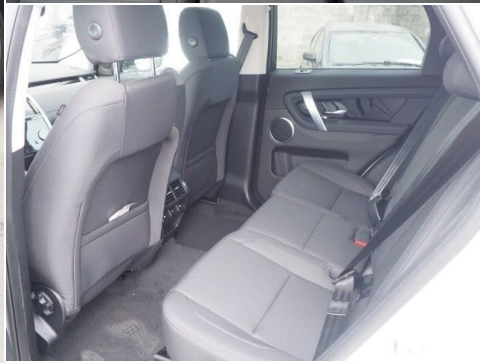

2020 DISCOVERY SPORT

$41,585

STANDARD 9-Speed Automatic

Model Year

2020

Mileage

9 miles

Transmission

9-Speed Automatic

Bodystyle

4 Door

Color

Black

Registration

SLH861010

Retailer Comments

Automatic

Land Rover South Dade

16750 S Dixie Hwy,
Miami,
FL,
33157
United States
(305) 909-4000

Opening Times

Monday	9:00am - 8:00pm
Tuesday	9:00am - 8:00pm
Wednesday	9:00am - 8:00pm
Thursday	9:00am - 8:00pm
Friday	9:00am - 8:00pm
Saturday	9:00am - 6:00pm
Sunday	11:30am - 6:00pm

Every effort has been made to ensure the accuracy of the information above, however, errors may occur. Do not rely entirely on this information but check with your retailer about items which may affect your decision to purchase.