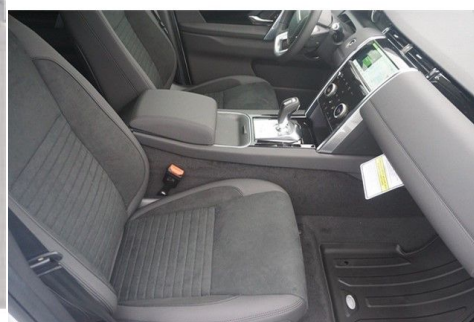

2020 DISCOVERY SPORT

\$43,625

S 9-Speed Automatic

Model Year	Mileage	Transmission	Bodystyle	Color	Registration
2020	5 miles	9-Speed Automatic	4 Door	White	D20769

Retailer Comments

Fuji White 2020 Land Rover Discovery Sport S 4WD 9-Speed Automatic 2.0L I4 Turbocharged