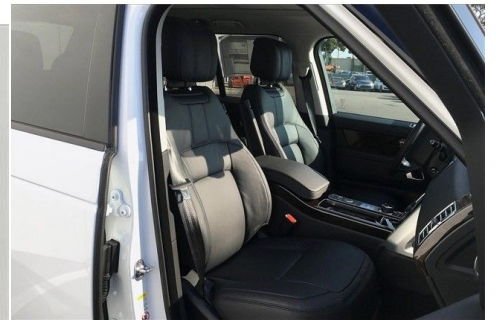

2020 RANGE ROVER ZF 8-Speed Automatic

$95,095

Model Year	Mileage	Transmission	Bodystyle	Color	Registration
2020	3,825 miles	ZF 8-Speed Automatic	4 Door	White	201028

Retailer Comments

$6,999 Total Due At Signing Plus government fees and taxes, any finance charges, any dealer document processing charge, any electronic filing charge, and any emission testing charge. Security Deposit Waived. 7,500 Miles Per Year. 39 Months. 0.30c Excess Mileage Charge. On Above Average 700+ Approved Credit through Land Rover Financial Services. This outstanding example of a 2020 Land Rover Range Rover is offered by Jaguar Land Rover Newport Beach. This SUV gives you versatility, style and comfort all in one vehicle. You deserve a vehicle designed for higher expectations. This Land Rover Range Rover delivers with a luxurious, well-appointed interior and world-class engineering. No matter the terrain or weather, you'll drive at ease in this 4WD-equipped vehicle. With exceptional safety features and superb handling, this 4WD was engineered with excellence in mind. Where do you need to go today? Just punch it into the on-board navigation system and hit the road. Marked by excellent quality and features with unmistakable refined leather interior that added value and class to the Land Rover Range Rover .

Land Rover Newport Beach

1540 Jamboree Road,
Newport Beach,
CA,
92660
United States
(949) 640-6445

Opening Times

Monday	8:30am - 9:00pm
Tuesday	8:30am - 9:00pm
Wednesday	8:30am - 9:00pm
Thursday	8:30am - 9:00pm
Friday	8:30am - 9:00pm
Saturday	9:00am - 7:00pm
Sunday	10:00am - 6:00pm

Every effort has been made to ensure the accuracy of the information above, however, errors may occur. Do not rely entirely on this information but check with your retailer about items which may affect your decision to purchase.