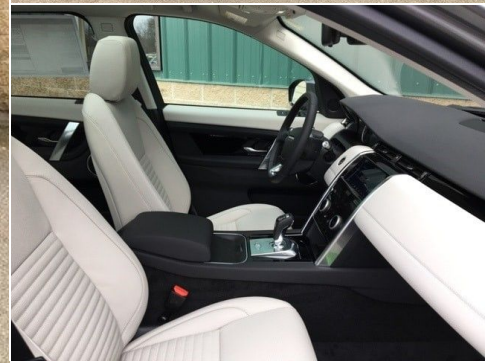

2020 DISCOVERY SPORT

\$49,105

S N/A

Model Year	Mileage	Transmission	Bodystyle	Color	Registration
2020	5 miles	N/A	4 Door	Grey	LB0182

Retailer Comments

Check out this 2020! An all capable and supremely stylish package! A turbocharger further enhances performance, while also preserving fuel economy. This model accommodates 5 passengers comfortably, and provides features such as: leather upholstery, a trip computer, and power front seats. Under the hood you'll find a 4 cylinder engine with more than 200 horsepower, providing a smooth and predictable driving experience. Well tuned suspension and stability control deliver a spirited, yet composed, ride and drive Our knowledgeable sales staff is available to answer any questions that you might have. They'll work with you to find the right vehicle at a price you can afford. Stop in and take a test drive!