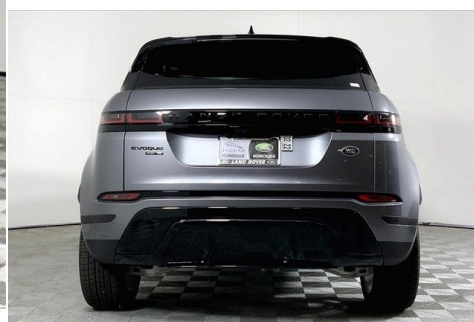

# 2020 RANGE ROVER EVOQUE

\$51,155

SE 9-Speed Automatic

Model Year	Mileage	Transmission	Bodystyle	Color	Registration
2020	N/A	9-Speed Automatic	4 Door	Grey	R201839