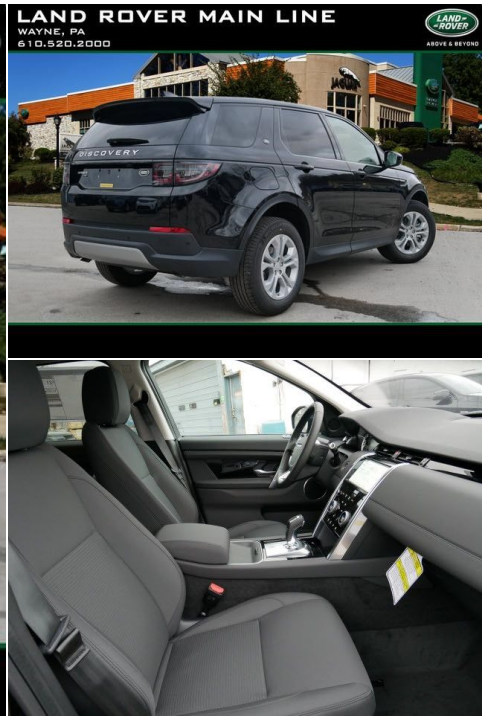

2020 DISCOVERY SPORT

\$39,915

P250 9-Speed Shiftable Automatic

Model Year	Mileage	Transmission	Bodystyle	Color	Registration
2020	6 miles	9-Speed Shiftable Automatic	4 Door	Black	R1628

Retailer Comments

LEASE FOR \$374 PER MONTH FOR 39 MONTHS \$3,769 CASH DUE AT SIGNING LEASE \$374 FIRST MONTHS PAYMENT \$2,500 DOWN PAYMENT \$0 SECURITY DEPOSIT \$895 ACQUISITION FEE. This Narvik Black 2020 Land Rover Discovery Sport P250 might be just the SUV AWD for you. This one's on the market for \$38,415. It has a ravishing narvik black exterior and an ebony interior. Call and schedule your test drive today! Contact Information: Land Rover Jaguar of the Main Line, 325 East Lancaster Avenue, Wayne, PA, 19087, Phone: (610) 686-8844, E-mail: tpap@jlml.com.

Land Rover Main Line

325 E Lancaster Ave,
Wayne,
PA,
19087
United States
(610) 520-2000

Opening Times

Monday	9:00am - 8:00pm
Tuesday	9:00am - 8:00pm
Wednesday	9:00am - 8:00pm
Thursday	9:00am - 8:00pm
Friday	9:00am - 7:00pm
Saturday	9:00am - 5:00pm
Sunday	Closed