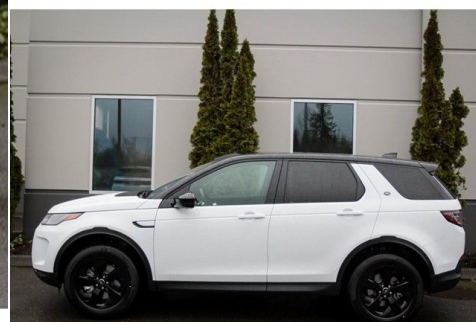

2020 DISCOVERY SPORT

\$49,000

S 9-Speed Automatic

Model Year	Mileage	Transmission	Bodystyle	Color	Registration
2020	20 miles	9-Speed Automatic	4 Door	White	22819

Retailer Comments

FUJI WHT 2020 Land Rover Discovery Sport S 4WD 9-Speed Automatic 2.0L I4 Turbocharged