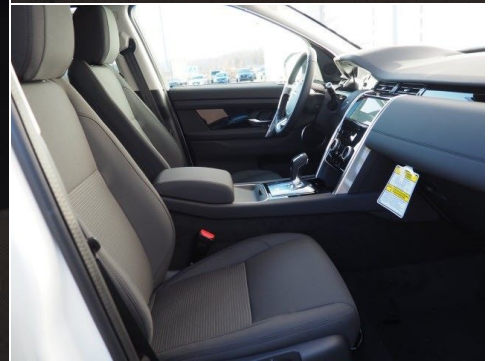

2020 DISCOVERY SPORT

$40,724

STANDARD 9-Speed Automatic

Model Year

2020

Mileage

15 miles

Transmission

9-Speed Automatic

Bodystyle

4 Door

Color

White

Registration

20221

Retailer Comments

2020 Land Rover Discovery Sport Fuji White 8-Way Heated Manual Front Seats, Auto-Dimming Power Fold Heated Door Mirrors, Front Fog Lights, Smartphone Pack, Wireless Device Charging. Price includes: $2000 - Allowance Credit compatible with unsubvened retail and lease programs. See a sales guide for details. Exp. 07/31/2020

Land Rover North Haven

525 Washington Ave,
North Haven,
CT,
06473
United States
(203) 453-7060

Opening Times

Monday	8:30am - 8:00pm
Tuesday	8:30am - 8:00pm
Wednesday	8:30am - 8:00pm
Thursday	8:30am - 8:00pm
Friday	8:30am - 6:00pm
Saturday	8:30am - 6:00pm
Sunday	Closed

Every effort has been made to ensure the accuracy of the information above, however, errors may occur. Do not rely entirely on this information but check with your retailer about items which may affect your decision to purchase.