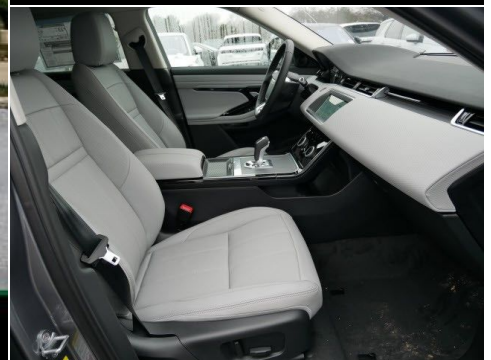

2020 RANGE ROVER EVOQUE

\$45,395

S 9-Speed Shiftable Automatic

Model Year	Mileage	Transmission	Bodystyle	Color	Registration
2020	11 miles	9-Speed Shiftable Automatic	4 Door	Grey	R1572

Retailer Comments

This one's on the market for \$45,395. For a good-looking vehicle from the inside out, this car features a suave eiger grey exterior along with a white interior. Interested? Don't let it slip away! Call today for a test drive. Contact Information: Land Rover Jaguar of the Main Line, 325 East Lancaster Avenue, Wayne, PA, 19087, Phone: (610) 686-8844, E-mail: tpap@jrml.com.