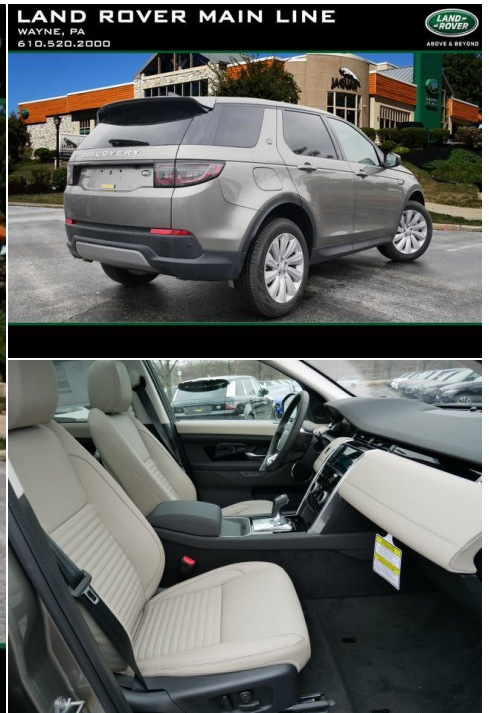

# 2020 DISCOVERY SPORT

**\$51,999**

SE 9-Speed Shiftable Automatic

Model Year	Mileage	Transmission	Bodystyle	Color	Registration
2020	6 miles	9-Speed Shiftable Automatic	4 Door	Silver	R1561

## Retailer Comments

FINANCE AT 0% APR FOR 24 TO 72 MONTHS ON ALL DISCOVERY SPORT MODELS FINANCE All new 2020 Discovery Sports models eligible for financing at the APR shown for well-qualified buyers as determined by approved lender. We're offering a great deal on this one at \$51,999. It has a dazzling silicon silver exterior and an acorn interior. Good cars sell fast! Give us a call and schedule an appointment today! Contact Information: Land Rover Jaguar of the Main Line, 325 East Lancaster Avenue, Wayne, PA, 19087, Phone: (610) 686-8844, E-mail: tpap@jlrml.com.