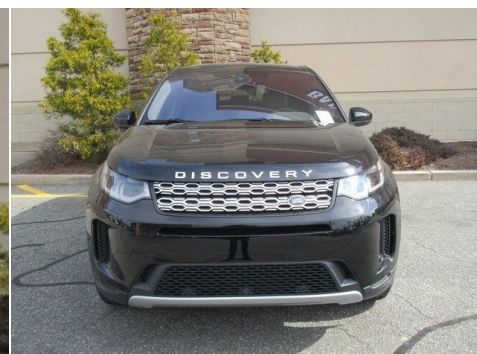

# 2020 DISCOVERY SPORT

\$42,393

STANDARD 9-Speed Automatic

Model Year	Mileage	Transmission	Bodystyle	Color	Registration
2020	12 miles	9-Speed Automatic	4 Door	Black	LH853971

## Retailer Comments

Narvik Black 2020 Land Rover Discovery Sport Standard 4WD 9-Speed Automatic 2.0L I4 Turbocharged  
 The Kaplan family has been servicing the Rhode Island market for over 75 years! We pride ourselves on being family owned and operated and our staff is fully committed to providing you with a top notch experience!  
 1346 Bald Hill Rd., Route 2, Warwick, RI 02886 401-461-2000.