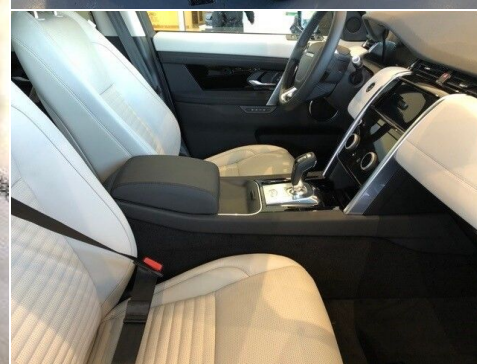

2020 DISCOVERY SPORT

\$49,857

SE 9-Speed Automatic

Model Year	Mileage	Transmission	Bodystyle	Color	Registration
2020	N/A	9-Speed Automatic	4 Door	Blue	66661

Retailer Comments

New Price! Some customers may not qualify for all incentives listed, please contact dealer for details, Price includes: View this vehicle in person at our brand new state of the art ARCH facility located in Hartford Connecticut. Our new location allows us to service all of our clients in Connecticut, Springfield and Western Massachusetts. \$1000 - Allowance Credit. Exp. 03/31/2020