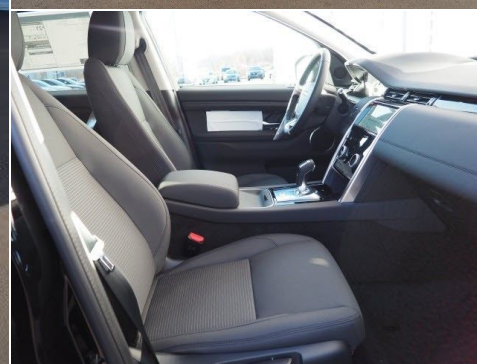

# 2020 DISCOVERY SPORT

\$40,724

STANDARD 9-Speed Automatic

Model Year	Mileage	Transmission	Bodystyle	Color	Registration
2020	23 miles	9-Speed Automatic	4 Door	Black	20211

## Retailer Comments

2020 Land Rover Discovery Sport Narvik Black 8-Way Heated Manual Front Seats, Auto-Dimming Power Fold Heated Door Mirrors, Front Fog Lights, Rubber Mats, Smartphone Pack, Wireless Device Charging. Recent Arrival! 20/27 City/Highway MPG Price includes: \$2000 - Allowance Credit compatible with unsubvented retail and lease programs. See a sales guide for details. Exp. 06/01/2020