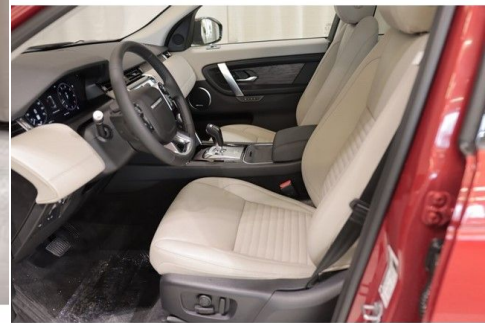

2020 DISCOVERY SPORT

\$52,768

SE 9-Speed Automatic

Model Year	Mileage	Transmission	Bodystyle	Color	Registration
2020	2 miles	9-Speed Automatic	4 Door	Red	L04975

Retailer Comments

Firenze Red Metallic 2020 Land Rover Discovery Sport SE SE 14-Way Heated Cooled Electric Memory Front Seats, Cold Climate Pack, Emergency communication system: InControl Protect, Fixed Panoramic Roof, Grained Leather Seat Trim, Headlight Power Wash, Heated Steering Wheel, Heated Windscreen, Natural Shadow Oak Veneer, Radio: Meridian Sound System (380W) w/10 Speakers, SiriusXM Satellite HD Radio, Wireless Device Charging, 4.54 Axle Ratio, 4-Wheel Disc Brakes, 6 Speakers, ABS brakes, Air Conditioning, AM/FM Radio, Auto High-beam Headlights, Auto-dimming Door Mirrors, Auto-dimming Rear-View Mirror, Automatic Temperature Control, Blind Spot Sensor: Blind Spot Assist Active, Brake Assist, Bumpers: Body-Color, Delay-off Headlights, Driver Door Bin, Driver Vanity Mirror, Dual Front Impact Airbags, Dual Front Side Impact Airbags, Electronic Stability Control, Exterior Parking Camera Rear, Four Wheel Independent Suspension, Front Anti-Roll Bar, Front Bucket Seats, Front Center Armrest, Front Dual Zone A/C, Front Reading Lights, Fully Automatic Headlights, Garage Door Transmitter: HomeLink, Heated Door Mirrors, Illuminated Entry, Knee Airbag, Leather Shift Knob, Low Tire Pressure Warning, Memory Seat, Navigation System, Occupant Sensing Airbag, Outside Temperature Display, Overhead Airbag, Overhead Console, Panic Alarm, Passenger Door Bin, Passenger Vanity Mirror, Power Door Mirrors, Power Driver Seat, Power Liftgate, Power Passenger Seat, Power Steering, Power Windows, Radio Data System, Rain Sensing Wipers, Rear anti-roll bar, Rear Fog Lights, Rear Reading Lights, Rear Seat Center Armrest, Rear Window Defroster, Rear Window Wiper, Remote Keyless Entry, Security system, Speed Control, Speed-sensing Steering, Speed-Sensitive Wipers, Split Folding Rear Seat, Spoiler, Steering Wheel Mounted Audio Controls, Tachometer, Telescoping steering wheel, Tilt steering wheel, Traction control, Trip computer, Variably intermittent wipers, Exterior Protection Pack, Car Care Pack, Interior Protection Storage Pack, Light Oyster Headlining, Heated Manual Slide Recline Second Row Seats, Wheels: 19' 10 Spoke Style 1039 w/Gloss Sparkle Silver Finish, 14-Way Heated Cooled Electric Memory Front Seats, Cold Climate Pack, Emergency Communication System: InControl Protect, Fixed Panoramic Roof, Grained Leather Seat Trim, Headlight Power Wash, Heated Steering Wheel, Heated Windscreen, Natural Shadow Oak Veneer, Radio: Meridian Sound System (380W) w/10 Speakers, SiriusXM Satellite HD Radio, Wireless Device Charging. 4WD 9-Speed Automatic 2.0L I4 Turbocharged Recent Arrival! 20/27 City/Highway MPG