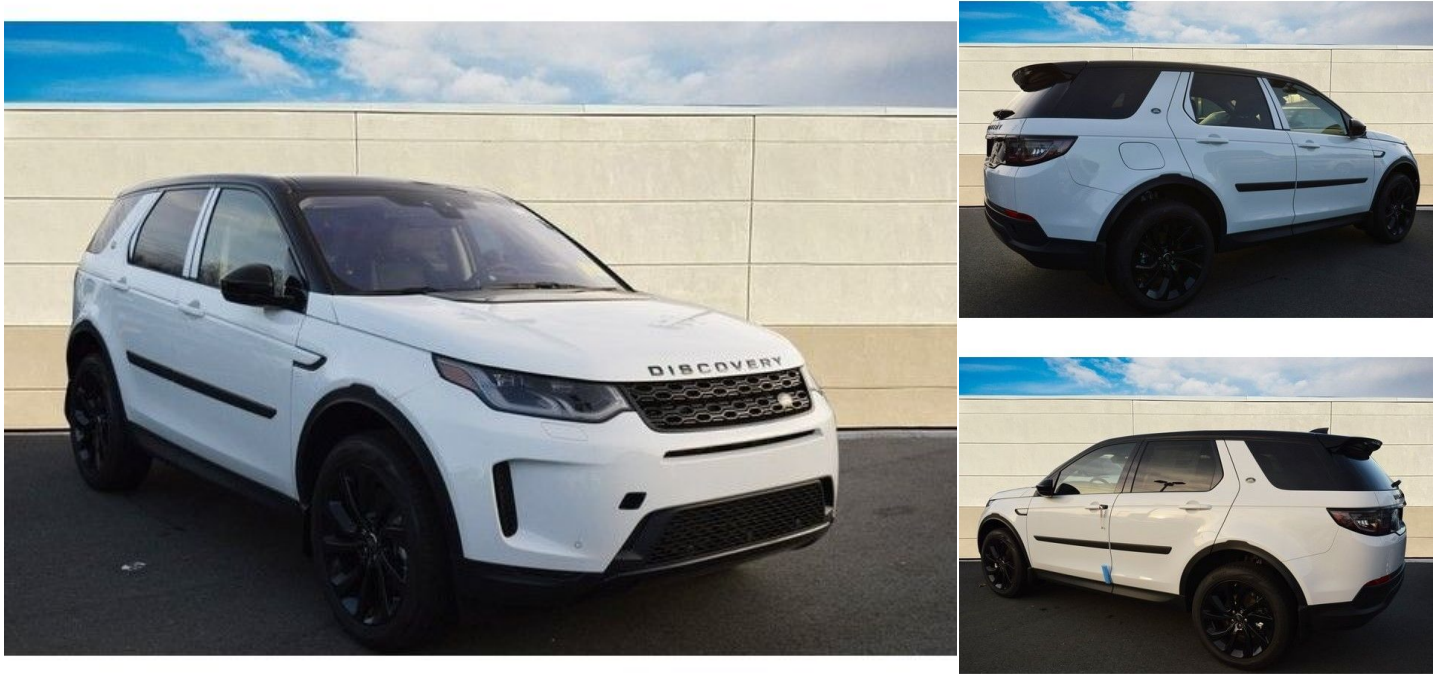

2020 DISCOVERY SPORT

\$52,882

S N/A

Model Year

2020

Mileage

9 miles

Transmission

N/A

Bodystyle

4 Door

Color

White

Registration

RN5322

Retailer Comments