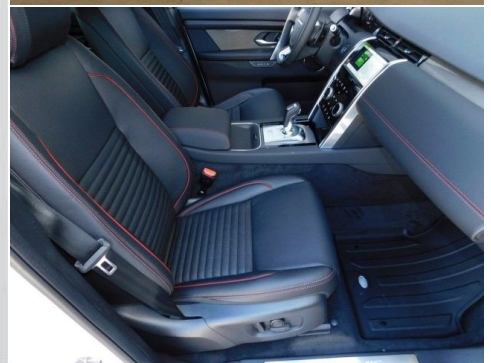

2020 DISCOVERY SPORT

\$52,605

R-DYNAMIC SE A/T

Model Year	Mileage	Transmission	Bodystyle	Color	Registration
2020	20 miles	A/T	4 Door	White	LH854746

Retailer Comments

FIXED PANORAMIC ROOF,DRIVE PACK,HOT CLIMATE PACK,KEYLESS ENTRY,Sun/Moonroof,BASIC INTERIOR PROTECTION,Leather Seats,Navigation System,BLACK CONTRAST ROOF,RADIO: MERIDIAN SOUND SYSTEM (380W) W/10 SPEAKERS,CHROME WHEEL PROTECTION PACK,FRONT FOG LIGHTS,WIRELESS DEVICE CHARGING,Lane Keeping Assist,Keyless Start,Bluetooth Connection,Rear Spoiler,12-WAY ELECTRIC MEMORY FRONT SEATS,EBONY W/MARS RED STITCH GRAINED LEATHER SEAT TRIM,FUJI WHITE,WHEELS: 19" STYLE 1039 10 SPOKE SATIN DARK GREY