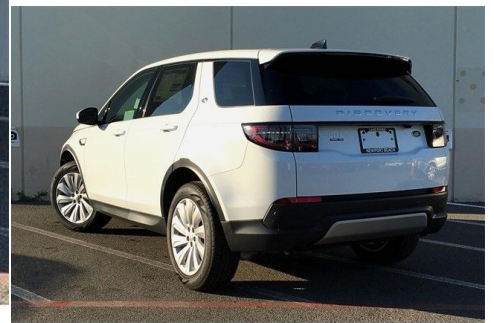

2020 DISCOVERY SPORT

\$49,892

SE 9-Speed Automatic

Model Year	Mileage	Transmission	Bodystyle	Color	Registration
2020	10 miles	9-Speed Automatic	4 Door	White	200643

Retailer Comments

Fuji White 2020 Land Rover Discovery Sport SE 4WD 9-Speed Automatic 2.0L I4 Turbocharged PREMIUM INTERIOR PROTECTION & STORAGE PACK, CAR CARE PACK, Discovery Sport SE, 4D Sport Utility, 2.0L I4 Turbocharged, 9-Speed Automatic, 4WD, Fuji White, Acorn Leather, 12-Way Electric Memory Front Seats, 14-Way Heated & Cooled Massage Electric Front Seats, 4.54 Axle Ratio, 4-Wheel Disc Brakes, 6 Speakers, ABS brakes, Air Conditioning, AM/FM radio, Apple CarPlay & Android Auto, Auto High-beam Headlights, Auto-dimming door mirrors, Auto-dimming Rear-View mirror, Automatic temperature control, Basic Rear Seat Convenience Pack, Brake assist, Bumpers: body-color, Chrome Wheel Protection Pack, Connected Navigation Pro, Delay-off headlights, Driver door bin, Driver vanity mirror, Dual front impact airbags, Dual front side impact airbags, Electronic Stability Control, Emergency communication system: InControl Protect, Exterior Parking Camera Rear, Four wheel independent suspension, Front anti-roll bar, Front Bucket Seats, Front Center Armrest, Front dual zone A/C, Front reading lights, Fully automatic headlights, Garage door transmitter: HomeLink, Grained Leather Seat Trim, Heated door mirrors, Illuminated entry, Knee airbag, Leather Shift Knob, Low tire pressure warning, Memory seat, Navigation System, Occupant sensing airbag, Outside temperature display, Overhead airbag, Overhead console, Panic alarm, Passenger door bin, Passenger vanity mirror, Power door mirrors, Power driver seat, Power Liftgate, Power passenger seat, Power steering, Power windows, Radio data system, Radio: 6-Speaker Audio System, Rain sensing wipers, Rear anti-roll bar, Rear fog lights, Rear reading lights, Rear seat center armrest, Rear window defroster, Rear window wiper, Remote keyless entry, Security system, Smartphone Pack, Speed control, Speed-sensing steering, Speed-Sensitive Wipers, Split folding rear seat, Spoiler, Steering wheel mounted audio controls, Tachometer, Telescoping steering wheel, Tilt steering wheel, Traction control, Trip computer, Variably intermittent wipers, Windsor Leather Seat Trim. Price includes Manufacturer Rebate(s) of: \$2000 - Allowance Credit. In lieu of 0% financing Exp. 09/30/2020