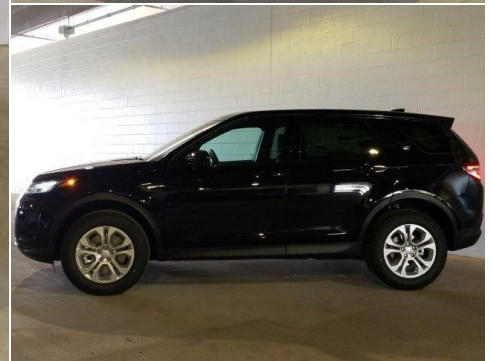

2020 DISCOVERY SPORT

\$43,190

STANDARD 9-Speed A/T

Model Year	Mileage	Transmission	Bodystyle	Color	Registration
2020	45 miles	9-Speed A/T	4 Door	Black	207239

Retailer Comments

Dual Zone A/C, Lane Keeping Assist, 4x4, Alloy Wheels, Turbo Charged, Remote Engine Start, iPod/MP3 Input, Back-Up Camera. Standard trim, Santorini Black Metallic exterior and Ebony interior. Warranty 4 yrs/50k Miles - Drivetrain Warranty; KEY FEATURES INCLUDE Back-Up Camera, Turbocharged, iPod/MP3 Input, Remote Engine Start, Dual Zone A/C, Lane Keeping Assist Rear Spoiler, MP3 Player, 4x4, Onboard Communications System, Aluminum Wheels. Land Rover Standard with Santorini Black Metallic exterior and Ebony interior features a 4 Cylinder Engine with 246 HP at 5500 RPM*. EXCELLENT SAFETY FOR YOUR FAMILY Child Safety Locks, Electronic Stability Control, Brake Assist, 4-Wheel ABS, 4-Wheel Disc Brakes, Tire Pressure Monitoring System BUY FROM AN AWARD WINNING DEALER Welcome to Reeves Import Motorcars, a family owned and operated business since 1971. On behalf of our staff, thank you for visiting us on the Web and giving us an opportunity to acquaint you with our dealership. Our commitment to perfection is exceeded only by our resolve to offer you the highest levels of guest services in the luxury automotive industry. Our professional and well trained staff is ready to assist you with your new or pre-owned automotive needs. While every reasonable effort is made to ensure the accuracy of this information, we are not responsible for any errors or omissions contained on these pages. All offers are mutually exclusive. All vehicles subject to prior sale. Please verify any information Horsepower calculations based on trim engine configuration. Please confirm the accuracy of the included equipment by calling us prior to purchase.