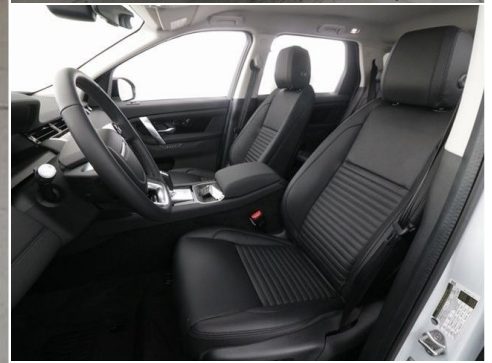

2020 DISCOVERY SPORT

$50,938

SE 9-Speed Automatic

Model Year

2020

Mileage

N/A

Transmission

9-Speed Automatic

Bodystyle

4 Door

Color

White

Registration

JL0458

Retailer Comments

Check out this 2020! You'll appreciate its safety and technology features! The engine breathes better thanks to a turbocharger, improving both performance and economy. All of the following features are included: a power rear cargo door, blind spot sensor, and seat memory. Under the hood you'll find a 4 cylinder engine with more than 200 horsepower, providing a smooth and predictable driving experience. Well tuned suspension and stability control deliver a spirited, yet composed, ride and drive We have a skilled and knowledgeable sales staff with many years of experience satisfying our customers needs. We'd be happy to answer any questions that you may have. Stop in and take a test drive!

Land Rover Troy

1815 Maplelawn Dr,
Troy,
MI,
48084
United States
(248) 643-6900

Opening Times

Monday	8:30am - 9:00pm
Tuesday	8:30am - 6:00pm
Wednesday	8:30am - 6:00pm
Thursday	8:30am - 9:00pm
Friday	8:30am - 6:00pm
Saturday	10:00am - 5:00pm
Sunday	Closed

Every effort has been made to ensure the accuracy of the information above, however, errors may occur. Do not rely entirely on this information but check with your retailer about items which may affect your decision to purchase.