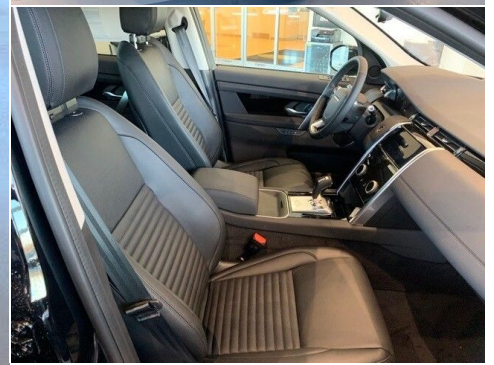

2020 DISCOVERY SPORT

\$49,797

SE 9-Speed Automatic

Model Year	Mileage	Transmission	Bodystyle	Color	Registration
2020	N/A	9-Speed Automatic	4 Door	Black	66576

Retailer Comments

Recent Arrival! Some customers may not qualify for all incentives listed, please contact dealer for details, Price includes: View this vehicle in person at our brand new state of the art ARCH facility located in Hartford Connecticut. Our new location allows us to service all of our clients in Connecticut, Springfield and Western Massachusetts. \$1000 - Allowance Credit. Exp. 01/31/2020