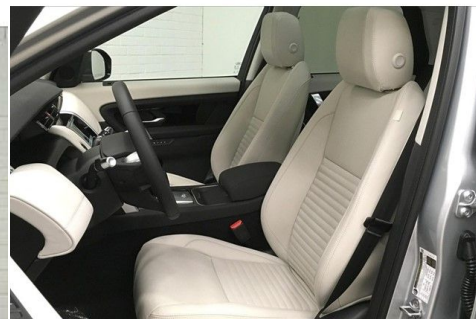

2020 DISCOVERY SPORT

\$49,184

SE Automatic

Model Year	Mileage	Transmission	Bodystyle	Color	Registration
2020	10 miles	Automatic	4 Door	Silver	109885

Retailer Comments

Contact Land Rover Santa Monica today for information on dozens of vehicles like this 2020 Land Rover Discovery Sport SE. This Land Rover includes: FIXED PANORAMIC ROOF Panoramic Roof Generic Sun/Moonroof Sun/Moonroof RADIO: MERIDIAN SOUND SYSTEM (380W) Bluetooth Connection Premium Sound System Auxiliary Audio Input MP3 Player INDUS SILVER METALLIC 14-WAY ELECTRIC MEMORY FRONT SEATS Seat Memory Power Passenger Seat Power Driver Seat Passenger Adjustable Lumbar Driver Adjustable Lumbar Bucket Seats PREMIUM INTERIOR PROTECTION Floor Mats SIRIUSXM SATELLITE HD Radio Satellite Radio Requires Subscription 19 INCH WHEELS: STYLE 1039 GLOSS SPARKLE SILVER Aluminum Wheels *Note - For third party subscriptions or services, please contact the dealer for more information.* Want more room? Want more style? This Land Rover Discovery Sport SE is the vehicle for you. You deserve a vehicle designed for higher expectations. This Land Rover Discovery Sport SE delivers with a luxurious, well-appointed interior and world-class engineering. Taking the road less traveled has never been more fun than with this 4WD. With improved performance, mileage and acceleration, this 2020 4WD Land Rover Discovery Sport SE is king of the off-road. Intricately stitched leather and ergonomic design seats are among the details in which test drivers say that Land Rover Discovery Sport SE is in a league of its own This Land Rover Discovery Sport SE is equipped with navigation, so you no longer have to wonder if you're headed in the right direction.