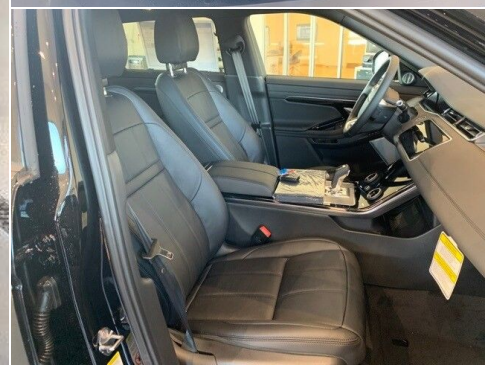

# 2020 RANGE ROVER EVOQUE

\$55,582

SE 9-Speed Automatic

Model Year	Mileage	Transmission	Bodystyle	Color	Registration
2020	N/A	9-Speed Automatic	4 Door	Black	66569

## Retailer Comments

Recent Arrival! Some customers may not qualify for all incentives listed, please contact dealer for details, Price includes: View this vehicle in person at our brand new state of the art ARCH facility located in Hartford Connecticut. Our new location allows us to service all of our clients in Connecticut, Springfield and Western Massachusetts. \$1000 - Allowance Credit. Exp. 03/31/2020