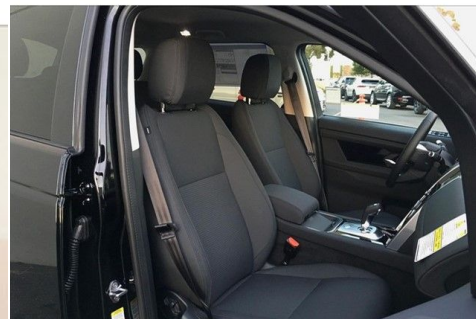

2020 DISCOVERY SPORT

$41,701

STANDARD Automatic

Model Year	Mileage	Transmission	Bodystyle	Color	Registration
2020	18 miles	Automatic	4 Door	Black	200528

Retailer Comments

This 2020 Land Rover Discovery Sport Standard is proudly offered by Land Rover Newport Beach This Land Rover includes: CAR CARE KIT EBONY, FABRIC SEAT TRIM Cloth Seats SMARTPHONE PACK Smart Device Integration Bluetooth Connection PREMIUM INTERIOR PROTECTION Floor Mats CONNECTED NAVIGATION PRO Navigation System NARVIK BLACK BASIC REAR SEAT CONVENIENCE PACK 18 INCH WHEELS: STYLE 5075 GLOSS SPARKLE SILVER Aluminum Wheels CHROME WHEEL PROTECTION PACK Wheel Locks *Note - For third party subscriptions or services, please contact the dealer for more information.* Want more room? Want more style? This Land Rover Discovery Sport Standard is the vehicle for you. When Land Rover created this vehicle with 4 wheel drive, they immediately enhanced the performance ability. Easily switch between two and four wheel drive to take advantage of the improved traction. This Land Rover Discovery Sport Standard is equipped with navigation, so you no longer have to wonder if you're headed in the right direction.

Land Rover Newport Beach

1540 Jamboree Road,
Newport Beach,
CA,
92660
United States
(949) 640-6445

Opening Times

Monday	8:30am - 9:00pm
Tuesday	8:30am - 9:00pm
Wednesday	8:30am - 9:00pm
Thursday	8:30am - 9:00pm
Friday	8:30am - 9:00pm
Saturday	9:00am - 7:00pm
Sunday	10:00am - 6:00pm

Every effort has been made to ensure the accuracy of the information above, however, errors may occur. Do not rely entirely on this information but check with your retailer about items which may affect your decision to purchase.