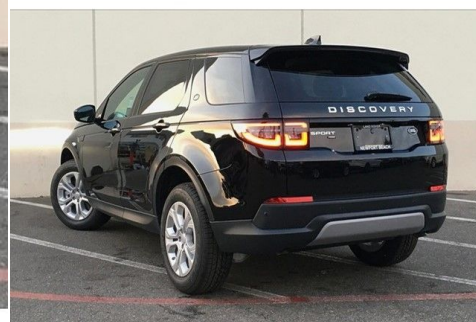

# 2020 DISCOVERY SPORT

\$41,701

STANDARD Automatic

Model Year	Mileage	Transmission	Bodystyle	Color	Registration
2020	18 miles	Automatic	4 Door	Black	200528

## Retailer Comments

This 2020 Land Rover Discovery Sport Standard is proudly offered by Land Rover Newport Beach This Land Rover includes: CAR CARE KIT EBONY, FABRIC SEAT TRIM Cloth Seats SMARTPHONE PACK Smart Device Integration Bluetooth Connection PREMIUM INTERIOR PROTECTION Floor Mats CONNECTED NAVIGATION PRO Navigation System NARVIK BLACK BASIC REAR SEAT CONVENIENCE PACK 18 INCH WHEELS: STYLE 5075 GLOSS SPARKLE SILVER Aluminum Wheels CHROME WHEEL PROTECTION PACK Wheel Locks \*Note - For third party subscriptions or services, please contact the dealer for more information.\* Want more room? Want more style? This Land Rover Discovery Sport Standard is the vehicle for you. When Land Rover created this vehicle with 4 wheel drive, they immediately enhanced the performance ability. Easily switch between two and four wheel drive to take advantage of the improved traction. This Land Rover Discovery Sport Standard is equipped with navigation, so you no longer have to wonder if you're headed in the right direction.