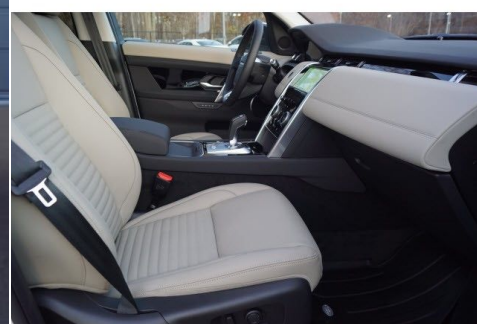

2020 DISCOVERY SPORT

\$49,744

SE Automatic

Model Year	Mileage	Transmission	Bodystyle	Color	Registration
2020	N/A	Automatic	4 Door	White	L20226

Retailer Comments

Automatic

Land Rover Marlboro

480 Route 9 North,
Marlboro,
NJ,
07746
United States
(732) 810-4000