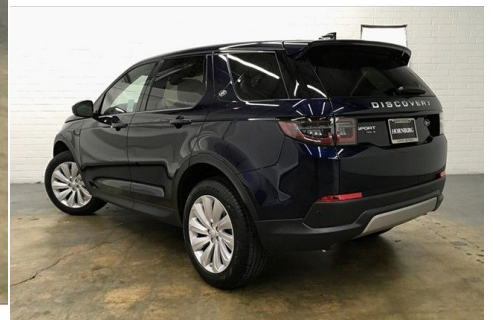

# 2020 DISCOVERY SPORT

\$49,184

SE Automatic

Model Year	Mileage	Transmission	Bodystyle	Color	Registration
2020	10 miles	Automatic	4 Door	Blue	109827

## Retailer Comments

Contact Land Rover Santa Monica today for information on dozens of vehicles like this 2020 Land Rover Discovery Sport SE. This Land Rover includes: FIXED PANORAMIC ROOF Panoramic Roof Generic Sun/Moonroof Sun/Moonroof PORTOFINO BLUE METALLIC RADIO: MERIDIAN SOUND SYSTEM (380W) Bluetooth Connection Premium Sound System Auxiliary Audio Input MP3 Player 14-WAY ELECTRIC MEMORY FRONT SEATS Seat Memory Power Passenger Seat Power Driver Seat Passenger Adjustable Lumbar Driver Adjustable Lumbar Bucket Seats PREMIUM INTERIOR PROTECTION Floor Mats SIRIUSXM SATELLITE HD Radio Satellite Radio Requires Subscription 19 INCH WHEELS: STYLE 1039 GLOSS SPARKLE SILVER Aluminum Wheels \*Note - For third party subscriptions or services, please contact the dealer for more information.\* Want more room? Want more style? This Land Rover Discovery Sport SE is the vehicle for you. Pull up in the vehicle and the valet will want to parked on the front row. This Land Rover Discovery Sport SE is the vehicle others dream to own. Don't miss your chance to make it your new ride. Simply put, this Four Wheel Drive is engineered with higher standards. Enjoy improved traction and safety while driving this 4WD Land Rover Discovery Sport SE. Added comfort with contemporary style is the leather interior to heighten the quality and craftsmanship for the Land Rover Discovery Sport SE. Enjoy the drive without worrying about directions thanks to the built-in navigation system.