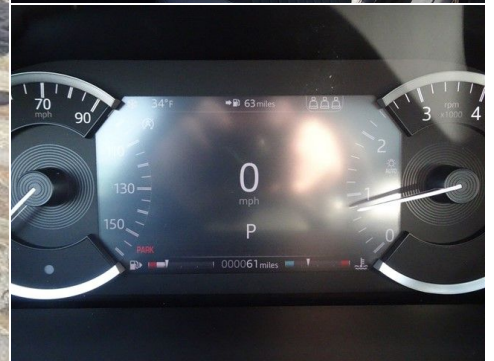

2020 DISCOVERY SPORT

$48,737

STANDARD 9-Speed Automatic w/OD

Model Year	Mileage	Transmission	Bodystyle	Color	Registration
2020	61 miles	9-Speed Automatic w/OD	4 Door	Black	20200

Retailer Comments

2020 LAND ROVER DISCOVERY SPORT -Santorini Black with Ebony Interior- WHEELS: 18 STYLE 5088 5 SPOKE GLOSS BLACK, 12-WAY HEATED ELECTRIC FRONT SEATS -inc: 2-way manual headrests, SANTORINI BLACK METALLIC, BASIC REAR SEAT CONVENIENCE PACK -inc: 2 click and go std 1 click and hang and 1 click and hook, CAR CARE KIT -inc: 10 interior cleaner wipes microfiber cloth 4-fl oz bottles of leather cleaner leather protectant and carpet spot remover, CONNECTED NAVIGATION PRO, HOT CLIMATE PACK -inc: Air Quality Sensor Two-Zone Climate Control w/2nd Row Vents temperature control Cabin Air Ionisation, SIRIUSXM SATELLITE & HD RADIO, BLIND SPOT ASSIST, COLD CLIMATE PACK -inc: Heated Windscreen Heated Steering Wheel Headlight Powerwash, PREMIUM INTERIOR PROTECTION & STORAGE PACK -inc: Rubber Mats Cargo Carrier Cargo Net Loadspace Mat Sunshade, SMARTPHONE PACK -inc: Android Auto and Apple Carplay, AUTOMATIC HEADLIGHT LEVELING, FIXED PANORAMIC ROOF, POWERED TAILGATE, AUTO-DIMMING POWER FOLD HEATED DOOR MIRRORS -inc: memory and approach lights, KEYLESS ENTRY, BLACK EXTERIOR PACK, RADIO: MERIDIAN SOUND SYSTEM (380W) W/10 SPEAKERS -inc: subwoofer 10 Touch Pro Infotainment system and Bluetooth telephone connectivity plus audio streaming Smartphone Pack Android Auto and Apple Carplay Connected Navigation Pro, EBONY MORZINE HEADLINER, LED Brakelights, Compact Spare Tire Mounted Inside Under Cargo, Deep Tinted Glass, Liftgate Rear Cargo Access, Fixed Rear Window w/Fixed Interval Wiper and Defroster, Black Side Windows Trim, Body-Colored Power w/Tilt Down Heated Side Mirrors w/Power Folding, Manual-Leveling Fully Automatic Projector Beam Led Low/High Beam Daytime Running Headlamps w/Delay-Off, Body-Colored Front Bumper w/Metal-Look Rub Strip/Fascia Accent and Black Bumper Insert, Clearcoat Paint, Rear Fog Lamps, Fully Galvanized Steel Panels, Steel Spare Wheel, Metal-Look Grille, Perimeter/Approach Lights, Body-Colored Rear Bumper w/Metal-Look Rub Strip/Fascia Accent and Black Bumper Insert, Speed Sensitive Rain Detecting Variable