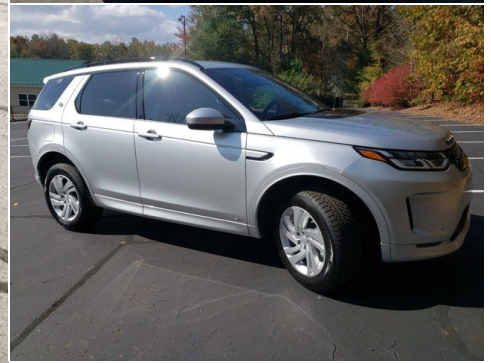

2020 DISCOVERY SPORT

\$52,222

R-DYNAMIC S Automatic

Model Year

2020

Mileage

2,984 miles

Transmission

Automatic

Bodystyle

4 Door

Color

Silver

Registration

LH844035

Retailer Comments