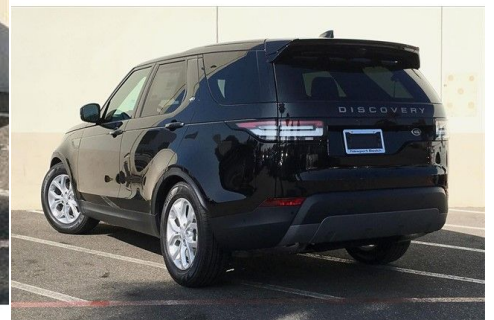

# 2020 DISCOVERY

SE ZF 8-Speed Automatic

\$62,467

Model Year	Mileage	Transmission	Bodystyle	Color	Registration
2020	3,250 miles	ZF 8-Speed Automatic	SUV	Black	200437

## Retailer Comments

Contact Land Rover Newport Beach today for information on dozens of vehicles like this 2020 Land Rover Discovery SE. This Land Rover includes: CAR CARE KIT (PREFERRED) EBONY HEADLINING 7 SEAT PACKAGE 3rd Row Seat Front Head Air Bag Air Suspension Rear Head Air Bag DRIVE PACKAGE Brake Assist Adaptive Cruise Control Cruise Control PREM INTERIOR PROTECTION/STORAGE PACK (PREFERRED) Floor Mats COLD CLIMATE PACKAGE Heated Rear Seat(s) Heated Steering Wheel Heated Front Seat(s) WHEEL PROTECTION PACK CHROME LOCKS (PREFERRED) Wheel Locks SANTORINI BLACK METALLIC BASIC REAR SEAT CONVENIENCE PACK (PREFERRED) \*Note - For third party subscriptions or services, please contact the dealer for more information.\* Want more room? Want more style? This Land Rover Discovery SE is the vehicle for you. You appreciate the finer things in life, the vehicle you drive should not be the exception. Style, performance, sophistication is in a class of its own with this stunning Land Rover Discovery SE. No matter the terrain or weather, you'll drive at ease in this 4WD-equipped vehicle. With exceptional safety features and superb handling, this 4WD was engineered with excellence in mind. Added comfort with contemporary style is the leather interior to heighten the quality and craftsmanship for the Land Rover Discovery SE.