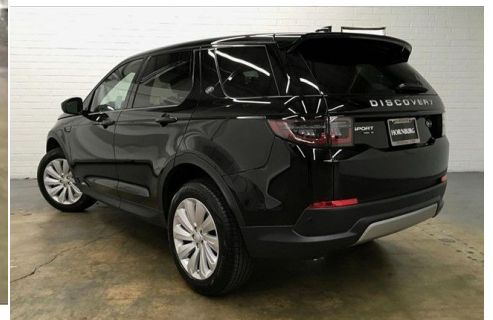

2020 DISCOVERY SPORT

\$49,253

SE Automatic

Model Year	Mileage	Transmission	Bodystyle	Color	Registration
2020	1,276 miles	Automatic	4 Door	Black	R12770

Retailer Comments

2020 Discovery Sport S Demonstrator w/High Specification, Lease for only \$399 per Month + Tax.\$0 Down Payment Excluding 1st Payment, Tax, Title, License and Acquisition Fee. Security Deposit Waived. 7,500 Miles Per Year. 39 Months. 0.15c Excess Mileage Charge. On Above Average 700+ Approved Credit through Land Rover Financial Services.This outstanding example of a 2020 Land Rover Discovery Sport SE is offered by Land Rover Los Angeles. This Land Rover includes: BASIC REAR SEAT CONVENIENCE PACK KEYLESS ENTRY Keyless Start Power Door Locks Keyless Entry FIXED PANORAMIC ROOF Panoramic Roof Generic Sun/Moonroof Sun/Moonroof NARVIK BLACK RADIO: MERIDIAN SOUND SYSTEM (380W) Bluetooth Connection Premium Sound System Auxiliary Audio Input MP3 Player CAR CARE KIT EBONY MORZINE HEADLINER WIRELESS DEVICE CHARGING FRONT FOG LIGHTS Fog Lamps 12-WAY ELECTRIC MEMORY FRONT SEATS Seat Memory Power Passenger Seat Power Driver Seat Passenger Adjustable Lumbar Driver Adjustable Lumbar Bucket Seats PREMIUM INTERIOR PROTECTION Floor Mats WHEELS: 19 STYLE 1039 GLOSS SPARKLE SILVER Aluminum Wheels *Note - For third party subscriptions or services, please contact the dealer for more information.* This SUV gives you versatility, style and comfort all in one vehicle. You deserve a vehicle designed for higher expectations. This Land Rover Discovery Sport SE delivers with a luxurious, well-appointed interior and world-class engineering. When Land Rover created this vehicle with 4 wheel drive, they immediately enhanced the performance ability. Easily switch between two and four wheel drive to take advantage of the improved traction. This Land Rover Discovery Sport SE is equipped with navigation, so you no longer have to wonder if you're headed in the right direction.