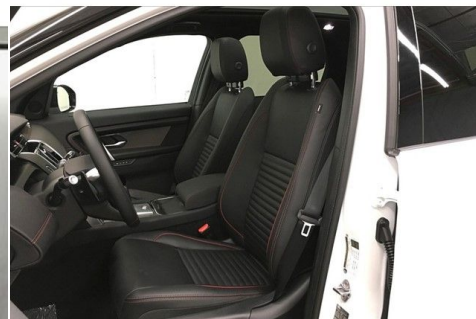

# 2020 DISCOVERY SPORT

\$50,928

R-DYNAMIC SE Automatic

Model Year	Mileage	Transmission	Bodystyle	Color	Registration
2020	10 miles	Automatic	4 Door	White	R12779

## Retailer Comments

This 2020 Land Rover Discovery Sport SE R-Dynamic is proudly offered by Land Rover Los Angeles This Land Rover includes: 19 INCH WHEELS: STYLE 1039 10 SPOKE SATIN DARK GREY (STD) Aluminum Wheels BLACK CONTRAST ROOF WIRELESS DEVICE CHARGING CAR CARE KIT BASIC REAR SEAT CONVENIENCE PACK RADIO: MERIDIAN SOUND SYSTEM (380W) Bluetooth Connection Premium Sound System Auxiliary Audio Input MP3 Player FIXED PANORAMIC ROOF Panoramic Roof Generic Sun/Moonroof Sun/Moonroof FRONT FOG LIGHTS Fog Lamps KEYLESS ENTRY Keyless Start Power Door Locks Keyless Entry FUJI WHITE PREMIUM INTERIOR PROTECTION Floor Mats \*Note - For third party subscriptions or services, please contact the dealer for more information.\* This SUV gives you versatility, style and comfort all in one vehicle. You deserve a vehicle designed for higher expectations. This Land Rover Discovery Sport SE R-Dynamic delivers with a luxurious, well-appointed interior and world-class engineering. This vehicle comes with 4WD for better traction on unstable surfaces, like snow and dirt to give you the edge over anything you might encounter on the road. Added comfort with contemporary style is the leather interior to heighten the quality and craftsmanship for the Land Rover Discovery Sport SE R-Dynamic. Put away your phone and focus on the road, your new vehicle has navigation.