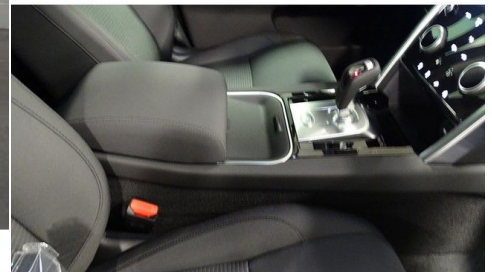

2020 DISCOVERY SPORT

\$41,054

STANDARD Automatic

Model Year	Mileage	Transmission	Bodystyle	Color	Registration
2020	N/A	Automatic	4 Door	Black	20262

Retailer Comments

Standard trim, Narvik Black exterior and Ebony interior. Onboard Communications System, iPod/MP3 Input, Back-Up Camera, Lane Keeping Assist, Dual Zone A/C, Remote Engine Start, BLIND SPOT ASSIST, NARVIK BLACK, POWERED TAILGATE. KEY FEATURES INCLUDE 4x4, Back-Up Camera, Turbocharged, iPod/MP3 Input, Onboard Communications System, Aluminum Wheels, Remote Engine Start, Dual Zone A/C, Lane Keeping Assist Rear Spoiler, MP3 Player, Privacy Glass, Child Safety Locks, Steering Wheel Controls. OPTION PACKAGES KEYLESS ENTRY, BLIND SPOT ASSIST, BASIC INTERIOR PROTECTION STORAGE PACK: Rubber Mats, Cargo Carrier, Loadspace Mat, AUTO-DIMMING POWER FOLD HEATED DOOR MIRRORS: memory and approach lights, POWERED TAILGATE, NARVIK BLACK, EBONY, FABRIC SEAT TRIM. Land Rover Standard with Narvik Black exterior and Ebony interior features a 4 Cylinder Engine with 246 HP at 5500 RPM*. Maintenance Pkg Avail. Extended Service Agreement Pkg Avail. Wheel Tire Pkg Avail. Maintenance Pkg Avail. Extended Service Agreement Pkg Avail. Wheel Tire Pkg Avail. WHY BUY FROM US At Jaguar Land Rover Charlotte, our commitment to uphold the Jaguar and Land Rover standards of excellence allows our customers access to our unsurpassed industry knowledge and expertise. We're proud to offer Charlotte, Rock Hill, Fort Mill, Monroe, Lake Norman, Gastonia and the surrounding area full inventories of new luxurious Land Rover SUVs and Jaguar performance oriented SUVs, sedans, sports cars. Also, both brands offer high quality certified pre-owned vehicles and other used vehicles. Horsepower calculations based on trim engine configuration. Please confirm the accuracy of the included equipment by calling us prior to purchase. This Dealership checks the vehicle recall status prior to making any pre-owned vehicle available for sale. Manufacturers and/or NHTSA may announce additional recalls at any time. To inquire about the recall status of this vehicle, visit: <https://vinrcl.safercar.gov/vin/>