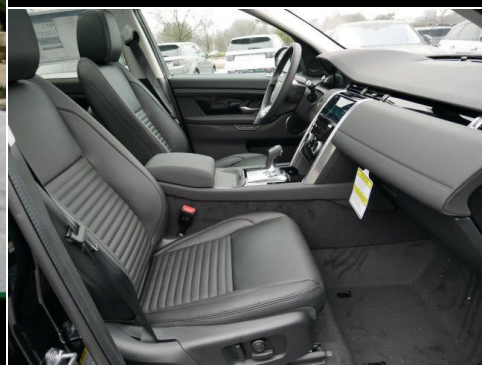

2020 DISCOVERY SPORT

\$50,774

SE 9-Speed Shiftable Automatic

Model Year	Mileage	Transmission	Bodystyle	Color	Registration
2020	14 miles	9-Speed Shiftable Automatic	4 Door	Black	R1414

Retailer Comments

This one's available at the low price of \$50,774. It has a classic narvik black exterior and an ebony interior. Call and schedule your test drive today! Contact Information: Land Rover Jaguar of the Main Line, 325 East Lancaster Avenue, Wayne, PA, 19087, Phone: (610) 686-8844, E-mail: tpap@jlrl.com.