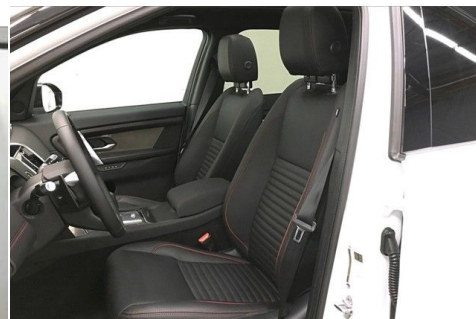

# 2020 DISCOVERY SPORT

\$50,928

R-DYNAMIC SE Automatic

Model Year	Mileage	Transmission	Bodystyle	Color	Registration
2020	10 miles	Automatic	4 Door	White	R12748

## Retailer Comments

This 2020 Land Rover Discovery Sport SE R-Dynamic is offered to you for sale by Hornburg Los Angeles. This Land Rover includes: 19 INCH WHEELS: STYLE 1039 10 SPOKE SATIN DARK GREY (STD) Aluminum Wheels BLACK CONTRAST ROOF WIRELESS DEVICE CHARGING CAR CARE KIT BASIC REAR SEAT CONVENIENCE PACK RADIO: MERIDIAN SOUND SYSTEM (380W) Bluetooth Connection Premium Sound System Auxiliary Audio Input MP3 Player FIXED PANORAMIC ROOF Panoramic Roof Generic Sun/Moonroof Sun/Moonroof FRONT FOG LIGHTS Fog Lamps KEYLESS ENTRY Keyless Start Power Door Locks Keyless Entry FUJI WHITE PREMIUM INTERIOR PROTECTION Floor Mats \*Note - For third party subscriptions or services, please contact the dealer for more information.\* Want more room? Want more style? This Land Rover Discovery Sport SE R-Dynamic is the vehicle for you. Pull up in the vehicle and the valet will want to park on the front row. This Land Rover Discovery Sport SE R-Dynamic is the vehicle others dream to own. Don't miss your chance to make it your new ride. With 4WD, you can take this 2020 Land Rover Discovery Sport SE R-Dynamic to places roads don't go. It's all about the adventure and getting the most enjoyment out of your new ride. Added comfort with contemporary style is the leather interior to heighten the quality and craftsmanship for the Land Rover Discovery Sport SE R-Dynamic. Enjoy the drive without worrying about directions thanks to the built-in navigation system.