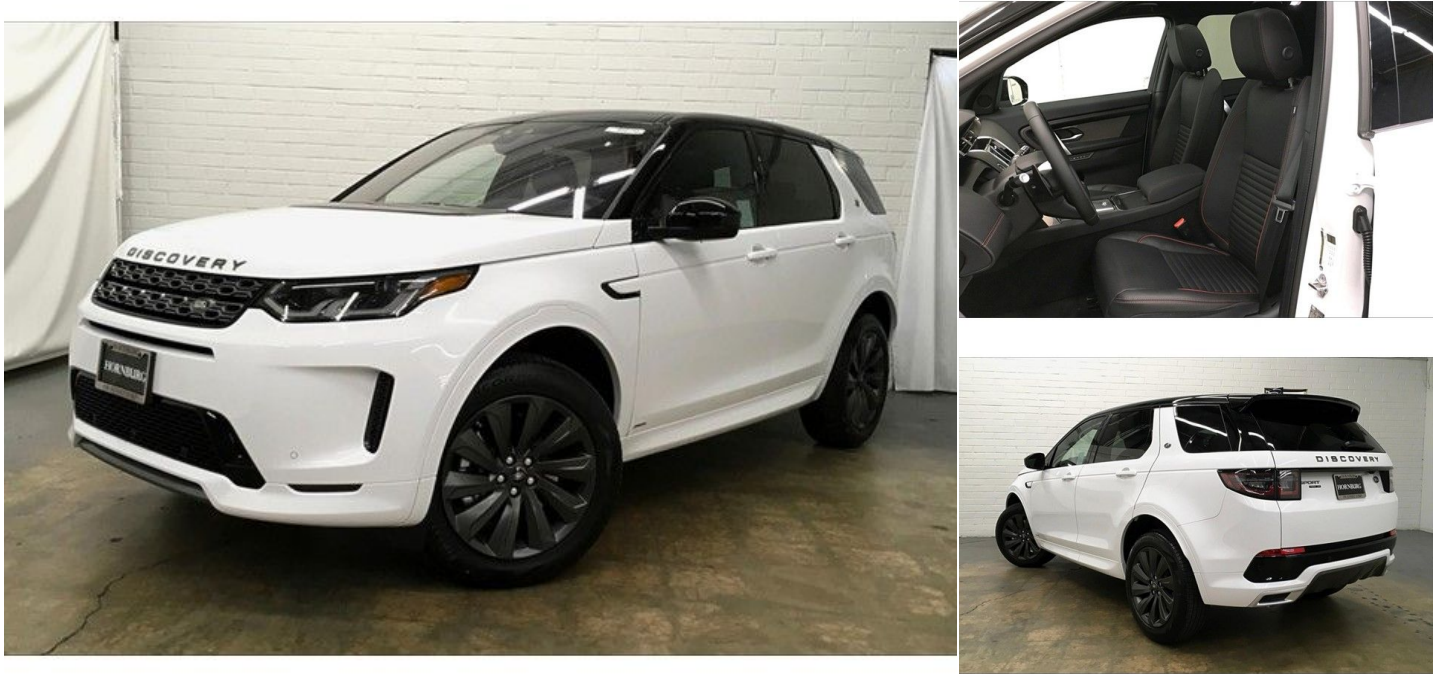

2020 DISCOVERY SPORT

\$50,928

R-DYNAMIC SE Automatic

Model Year	Mileage	Transmission	Bodystyle	Color	Registration
2020	10 miles	Automatic	4 Door	White	R12743

Retailer Comments

This 2020 Land Rover Discovery Sport SE R-Dynamic is proudly offered by Land Rover Los Angeles This Land Rover includes: 19 INCH WHEELS: STYLE 1039 10 SPOKE SATIN DARK GREY (STD) Aluminum Wheels BLACK CONTRAST ROOF WIRELESS DEVICE CHARGING CAR CARE KIT BASIC REAR SEAT CONVENIENCE PACK RADIO: MERIDIAN SOUND SYSTEM (380W) Bluetooth Connection Premium Sound System Auxiliary Audio Input MP3 Player FIXED PANORAMIC ROOF Panoramic Roof Generic Sun/Moonroof Sun/Moonroof FRONT FOG LIGHTS Fog Lamps KEYLESS ENTRY Keyless Start Power Door Locks Keyless Entry FUJI WHITE PREMIUM INTERIOR PROTECTION Floor Mats *Note - For third party subscriptions or services, please contact the dealer for more information.* This SUV gives you versatility, style and comfort all in one vehicle. You deserve a vehicle designed for higher expectations. This Land Rover Discovery Sport SE R-Dynamic delivers with a luxurious, well-appointed interior and world-class engineering. This 4WD-equipped vehicle handles any condition on- or off-road with the sure footedness of a mountain goat. With unequaled traction and stability, you'll drive with confidence in any weather with this Fuji White 2020 4WD Land Rover Discovery Sport SE R-Dynamic. Intricately stitched leather and ergonomic design seats are among the details in which test drivers say that Land Rover Discovery Sport SE R-Dynamic is in a league of its own Put away your phone and focus on the road, your new vehicle has navigation.