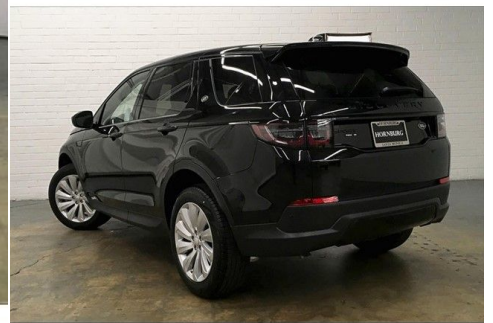

2020 DISCOVERY SPORT

\$49,784

SE Automatic

Model Year	Mileage	Transmission	Bodystyle	Color	Registration
2020	350 miles	Automatic	4 Door	Black	109696

Retailer Comments

This 2020 Land Rover Discovery Sport SE is offered to you for sale by Land Rover Santa Monica. This Land Rover includes: FIXED PANORAMIC ROOF Panoramic Roof Generic Sun/Moonroof Sun/Moonroof SANTORINI BLACK METALLIC 14-WAY ELECTRIC MEMORY FRONT SEATS Seat Memory Power Passenger Seat Power Driver Seat Passenger Adjustable Lumbar Driver Adjustable Lumbar Bucket Seats PREMIUM INTERIOR PROTECTION Floor Mats SIRIUSXM SATELLITE HD Radio Satellite Radio Requires Subscription 19 INCH WHEELS: STYLE 1039 GLOSS SPARKLE SILVER Aluminum Wheels *Note - For third party subscriptions or services, please contact the dealer for more information.* Want more room? Want more style? This Land Rover Discovery Sport SE is the vehicle for you. Pull up in the vehicle and the valet will want to parked on the front row. This Land Rover Discovery Sport SE is the vehicle others dream to own. Don't miss your chance to make it your new ride. At home in the country and in the city, this 2020 4WD Land Rover Discovery Sport SE has been wonderfully refined to handle any occasion. Smooth steering, superior acceleration and a supple ride are just a few of its qualities. Added comfort with contemporary style is the leather interior to heighten the quality and craftsmanship for the Land Rover Discovery Sport SE. Enjoy the drive without worrying about directions thanks to the built-in navigation system.